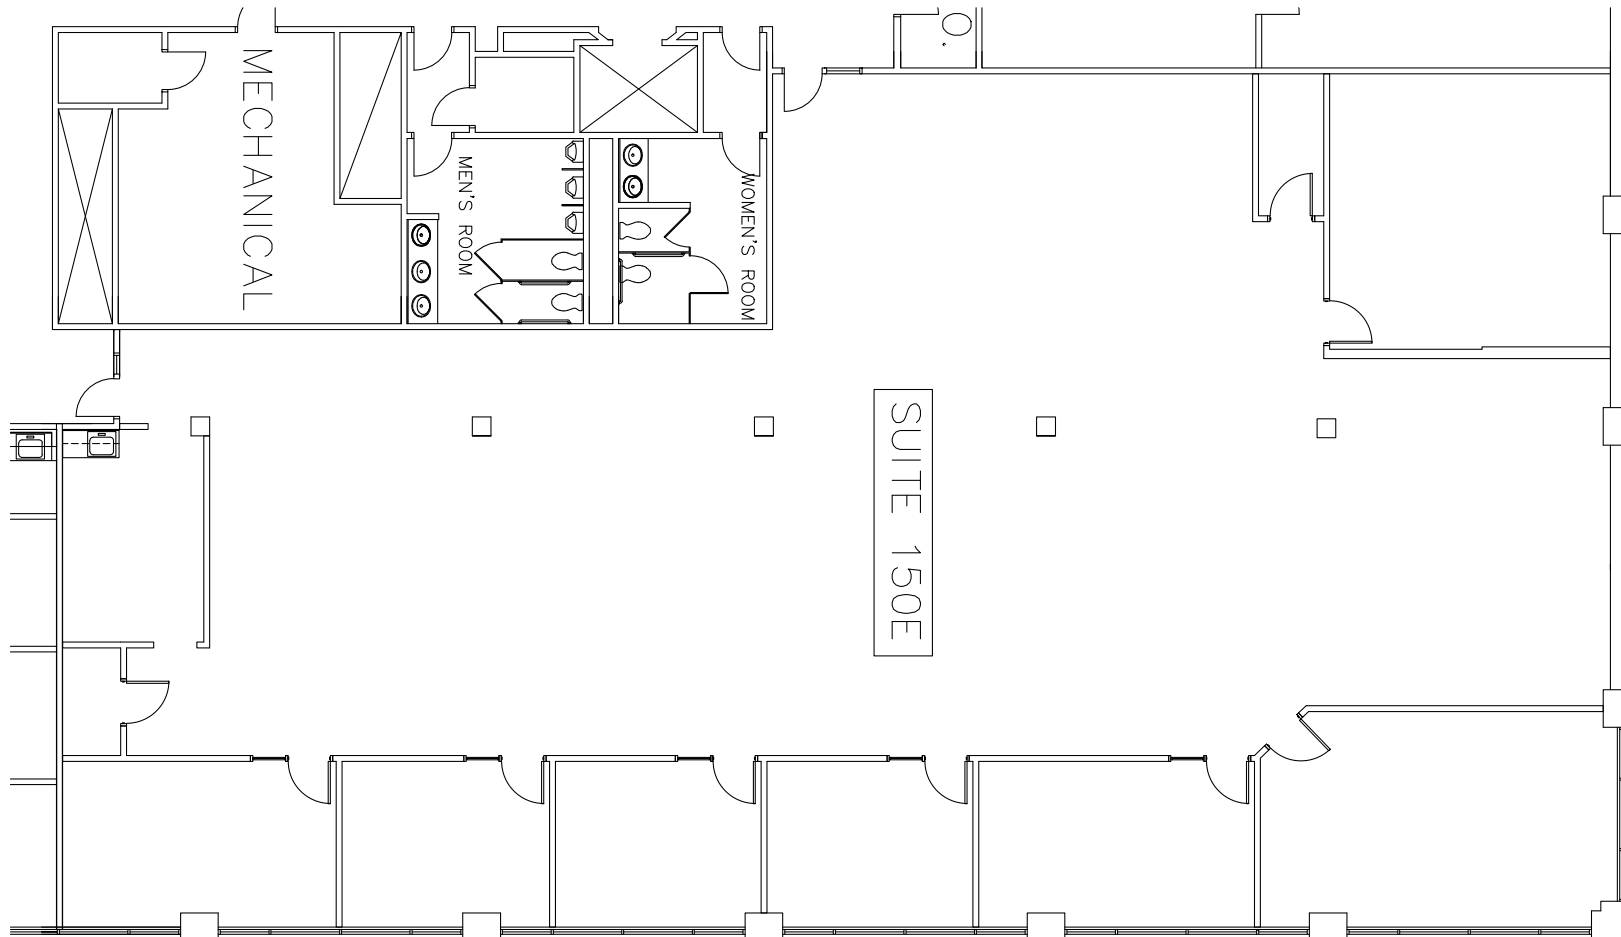

Shuman Office Center
387 Shuman Blvd. Naperville, IL 60563

Get your exclusive look at this distinctive
DynaCom property today!

leasing@dynamocomcenter.com

Suite 150E - 7,002 RSF