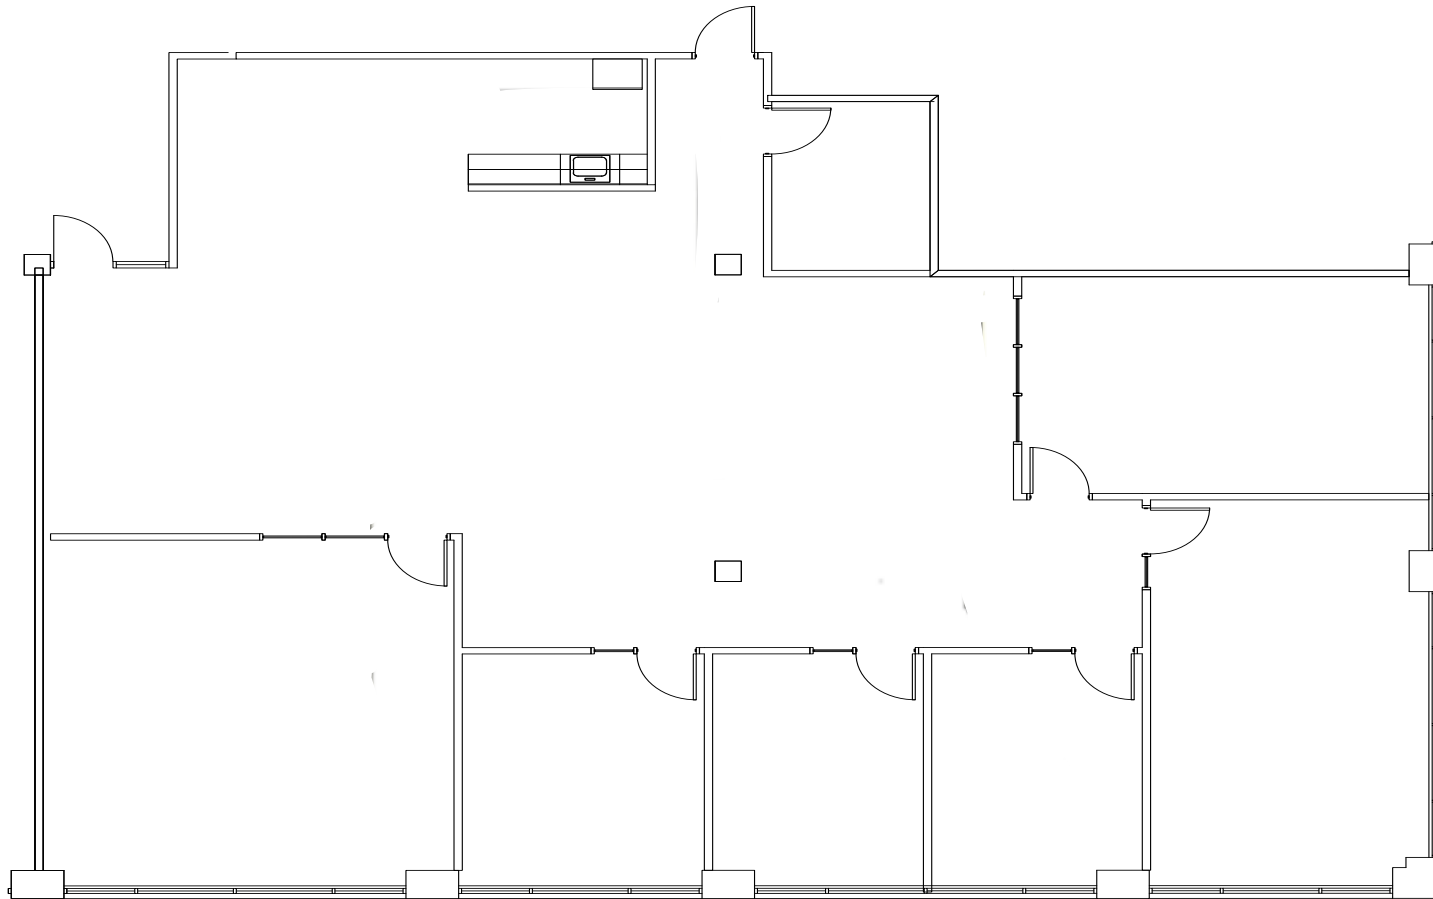

leasing@dynacomcenter.com

Suite 208E - 4,058 RSF

Shuman Office Center
387 Shuman Blvd. Naperville, IL 60563

Get your exclusive look at this distinctive
DynaCom property today!

leasing@dynacomcenter.com

Suite 208E - 4,058 RSF