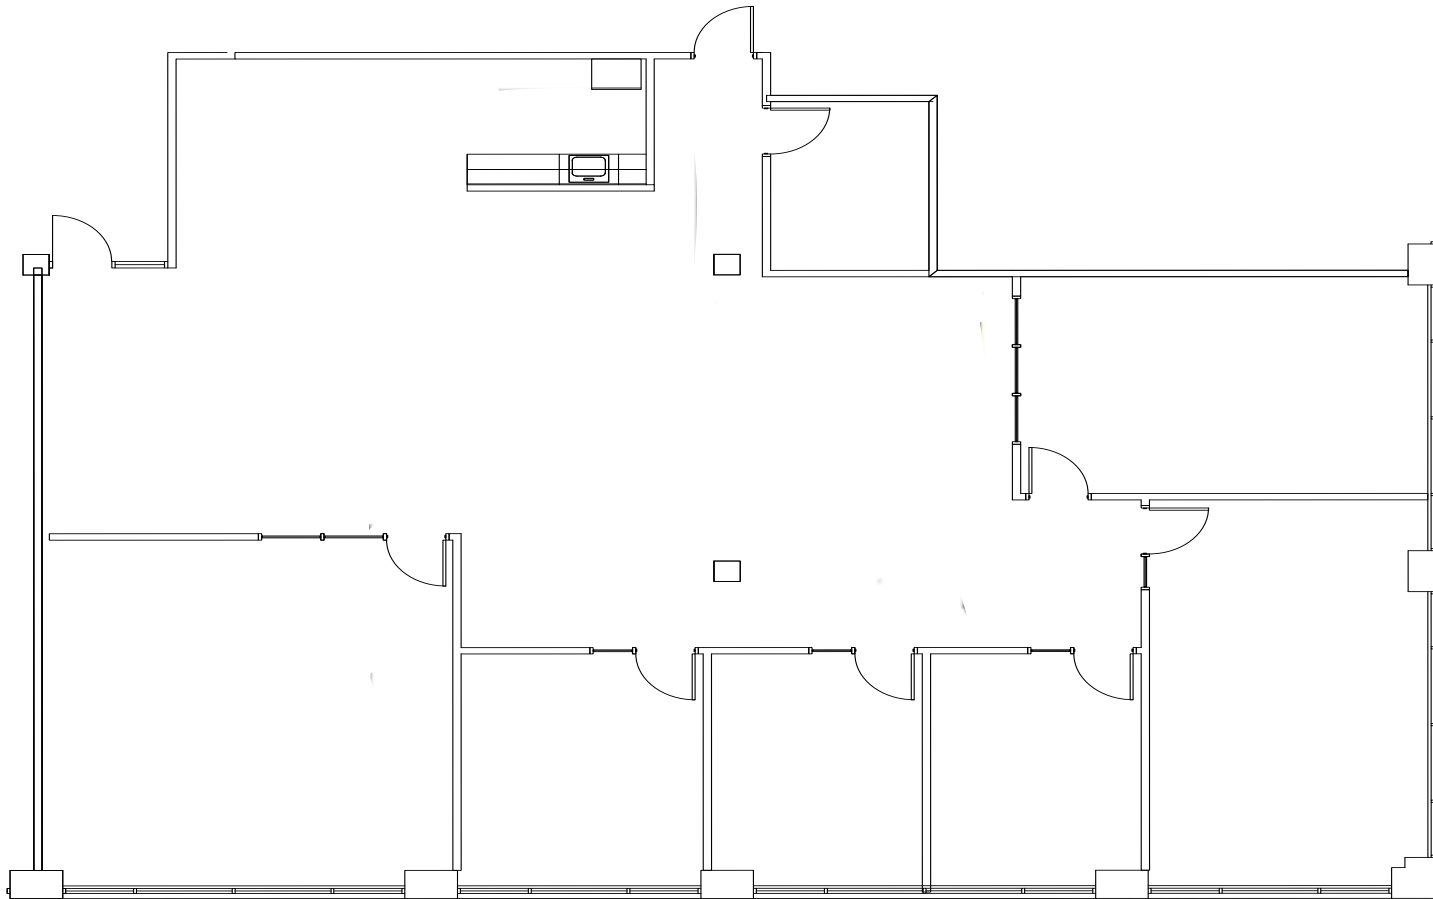

Shuman Office Center
387 Shuman Blvd. Naperville, IL 60563

Get your exclusive look at this distinctive
DynaCom property today!

leasing@dynacomcenter.com

Suite 208E - 4,058 RSF

Shuman Office Center
387 Shuman Blvd. Naperville, IL 60563