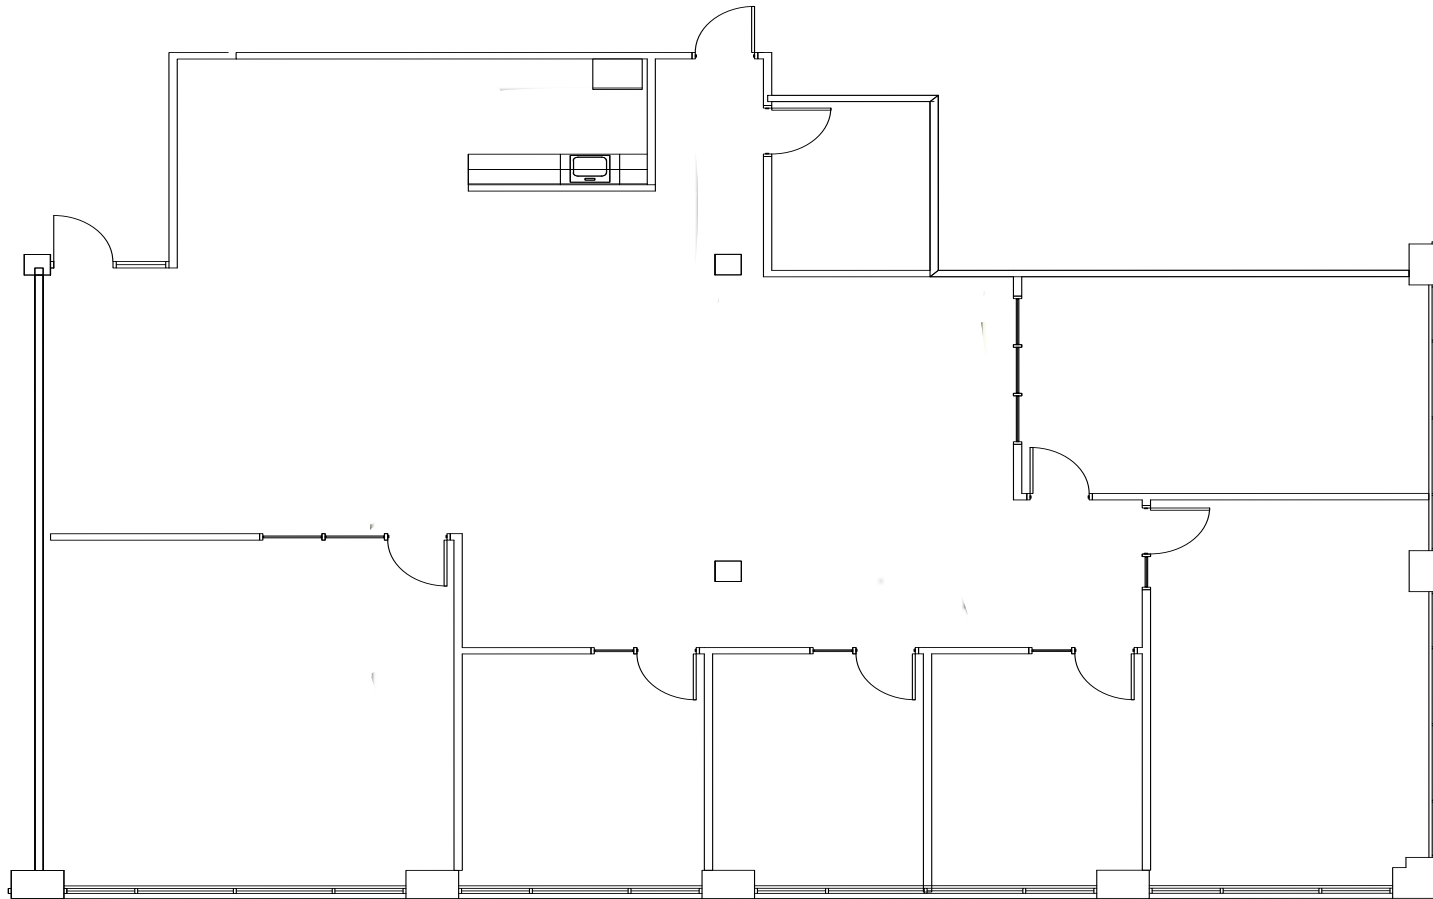

Suite 208E - 4,058 RSF